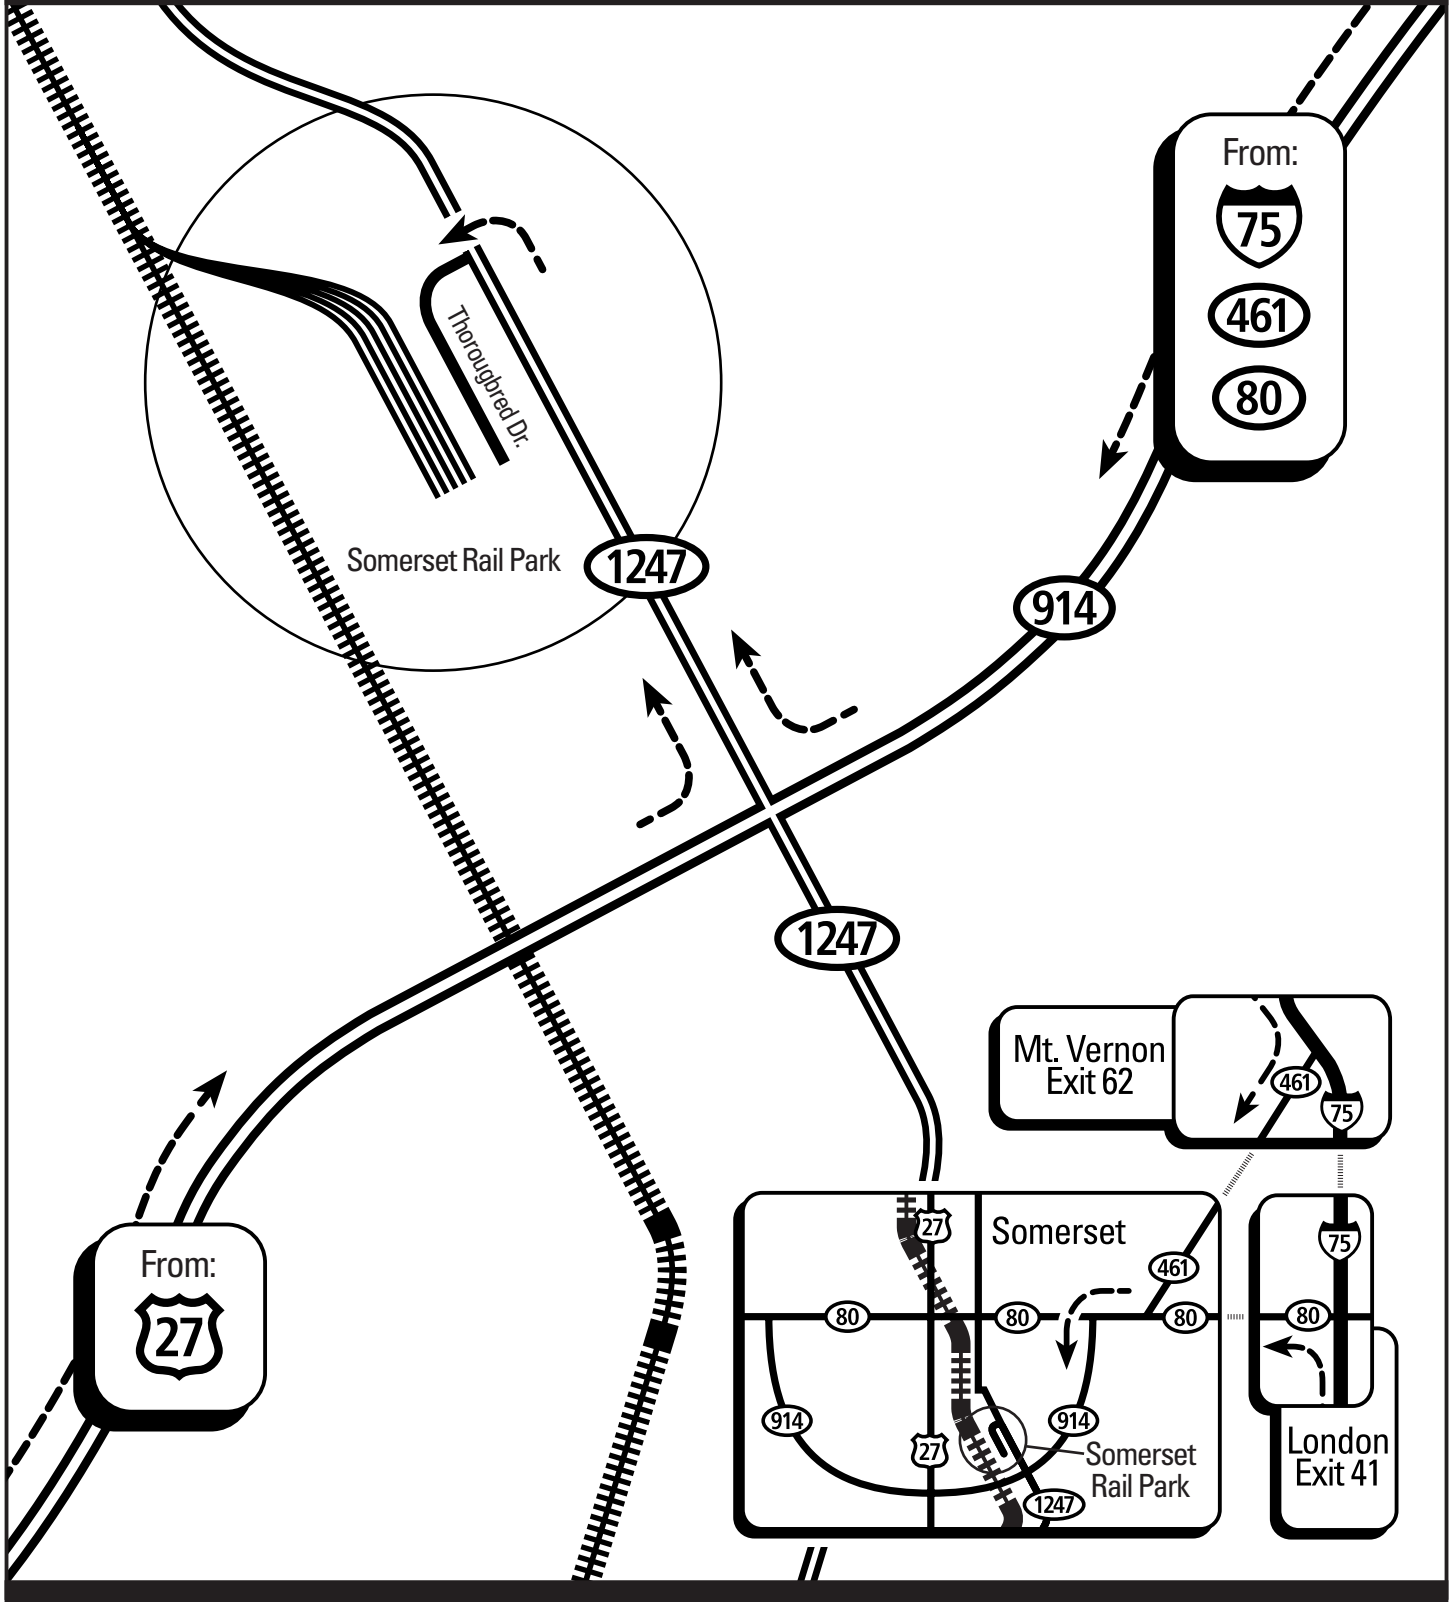

Roadway Map to Somerset Rail Park

Somerset Rail Park

A Regional Growth Enterprise of SKED

300 Thoroughbred Drive
Ferguson, KY 42533
Phone (606) 451-9585
Fax (606) 678-0574

Joe Baron
Director of Terminal Operations
Cell: (606) 271-3184
jbaron@rsilogistics.com