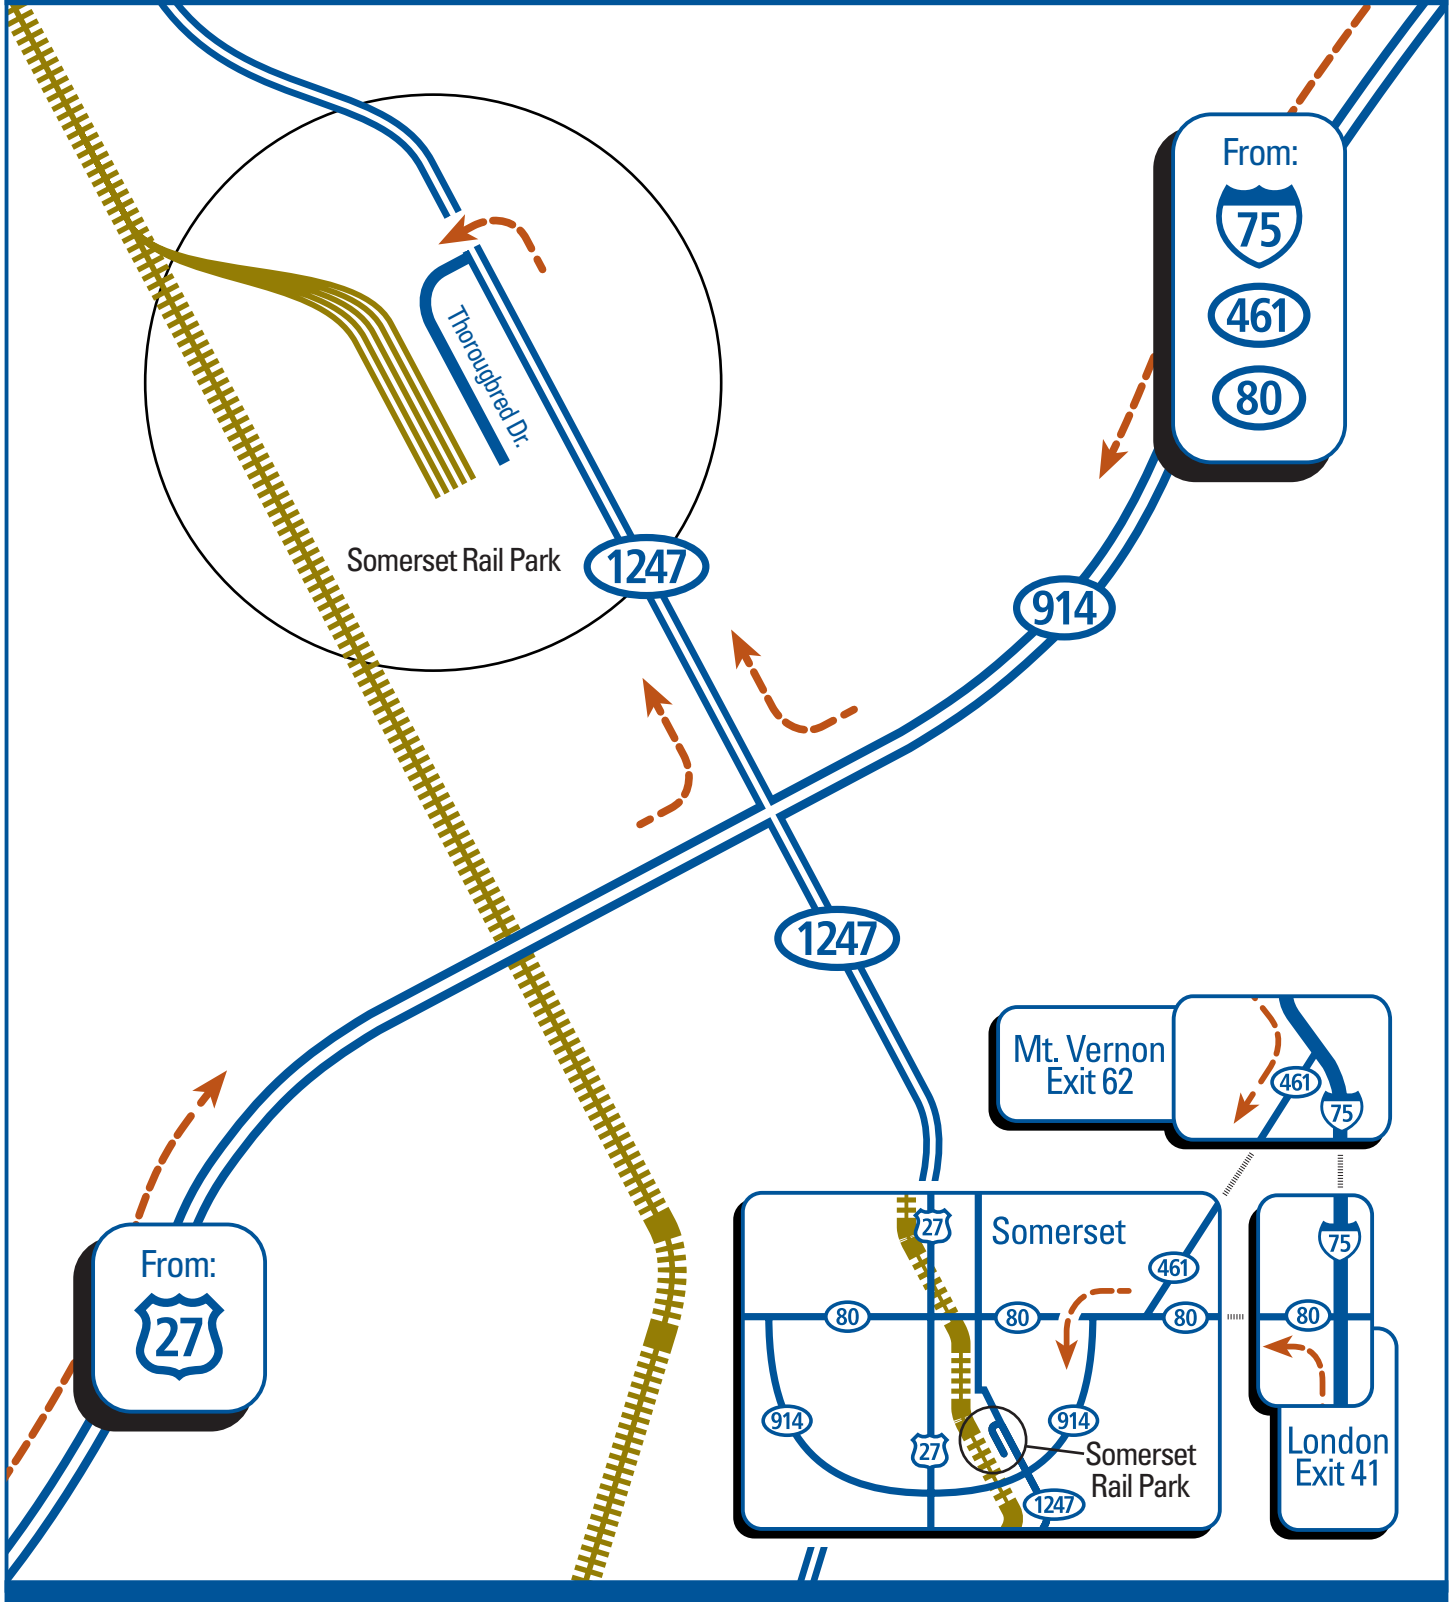

Roadway Map to Somerset Rail Park

Somerset Rail Park

A Regional Growth Enterprise of SKED

300 Thoroughbred Drive
Ferguson, KY 42533
Phone (606) 451-9585
Fax (606) 678-0574

Joe Baron
Director of Terminal Operations
Cell: (606) 271-3184
jbaron@rsilogistics.com